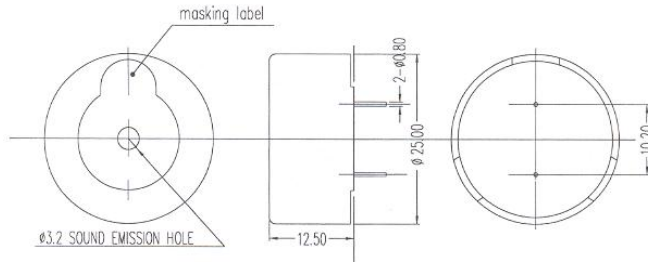

Product Data Sheet Part No. WT-2512 Washable Type

DIMENSIONS

$\phi 25 \times H12.5$

UNIT : mm
TOLERANCE : ± 0.3
HOUSING MATERIAL : PBT

Type	Unit	
Color		Black
Rated Voltage	(V)	12
Operating Voltage	(V)	8-14
Current Consumption	(mA)	MAX.55
Coil Resistance	(Ω)	120 \pm 12
Sound Output (Min)	(dB)	85
Resonance Frequency	(Hz)	1000~1500
Operating Temp	(C)	-25~+70
Storage Temp	(C)	-30~+85
Weight	(g)	10
Terminal		PIN TYPE
Dimension	mm	25 x H12.5
*applied voltage: 1.5V, 1/2 duty, square wave		
*distance for measurement 10cm		